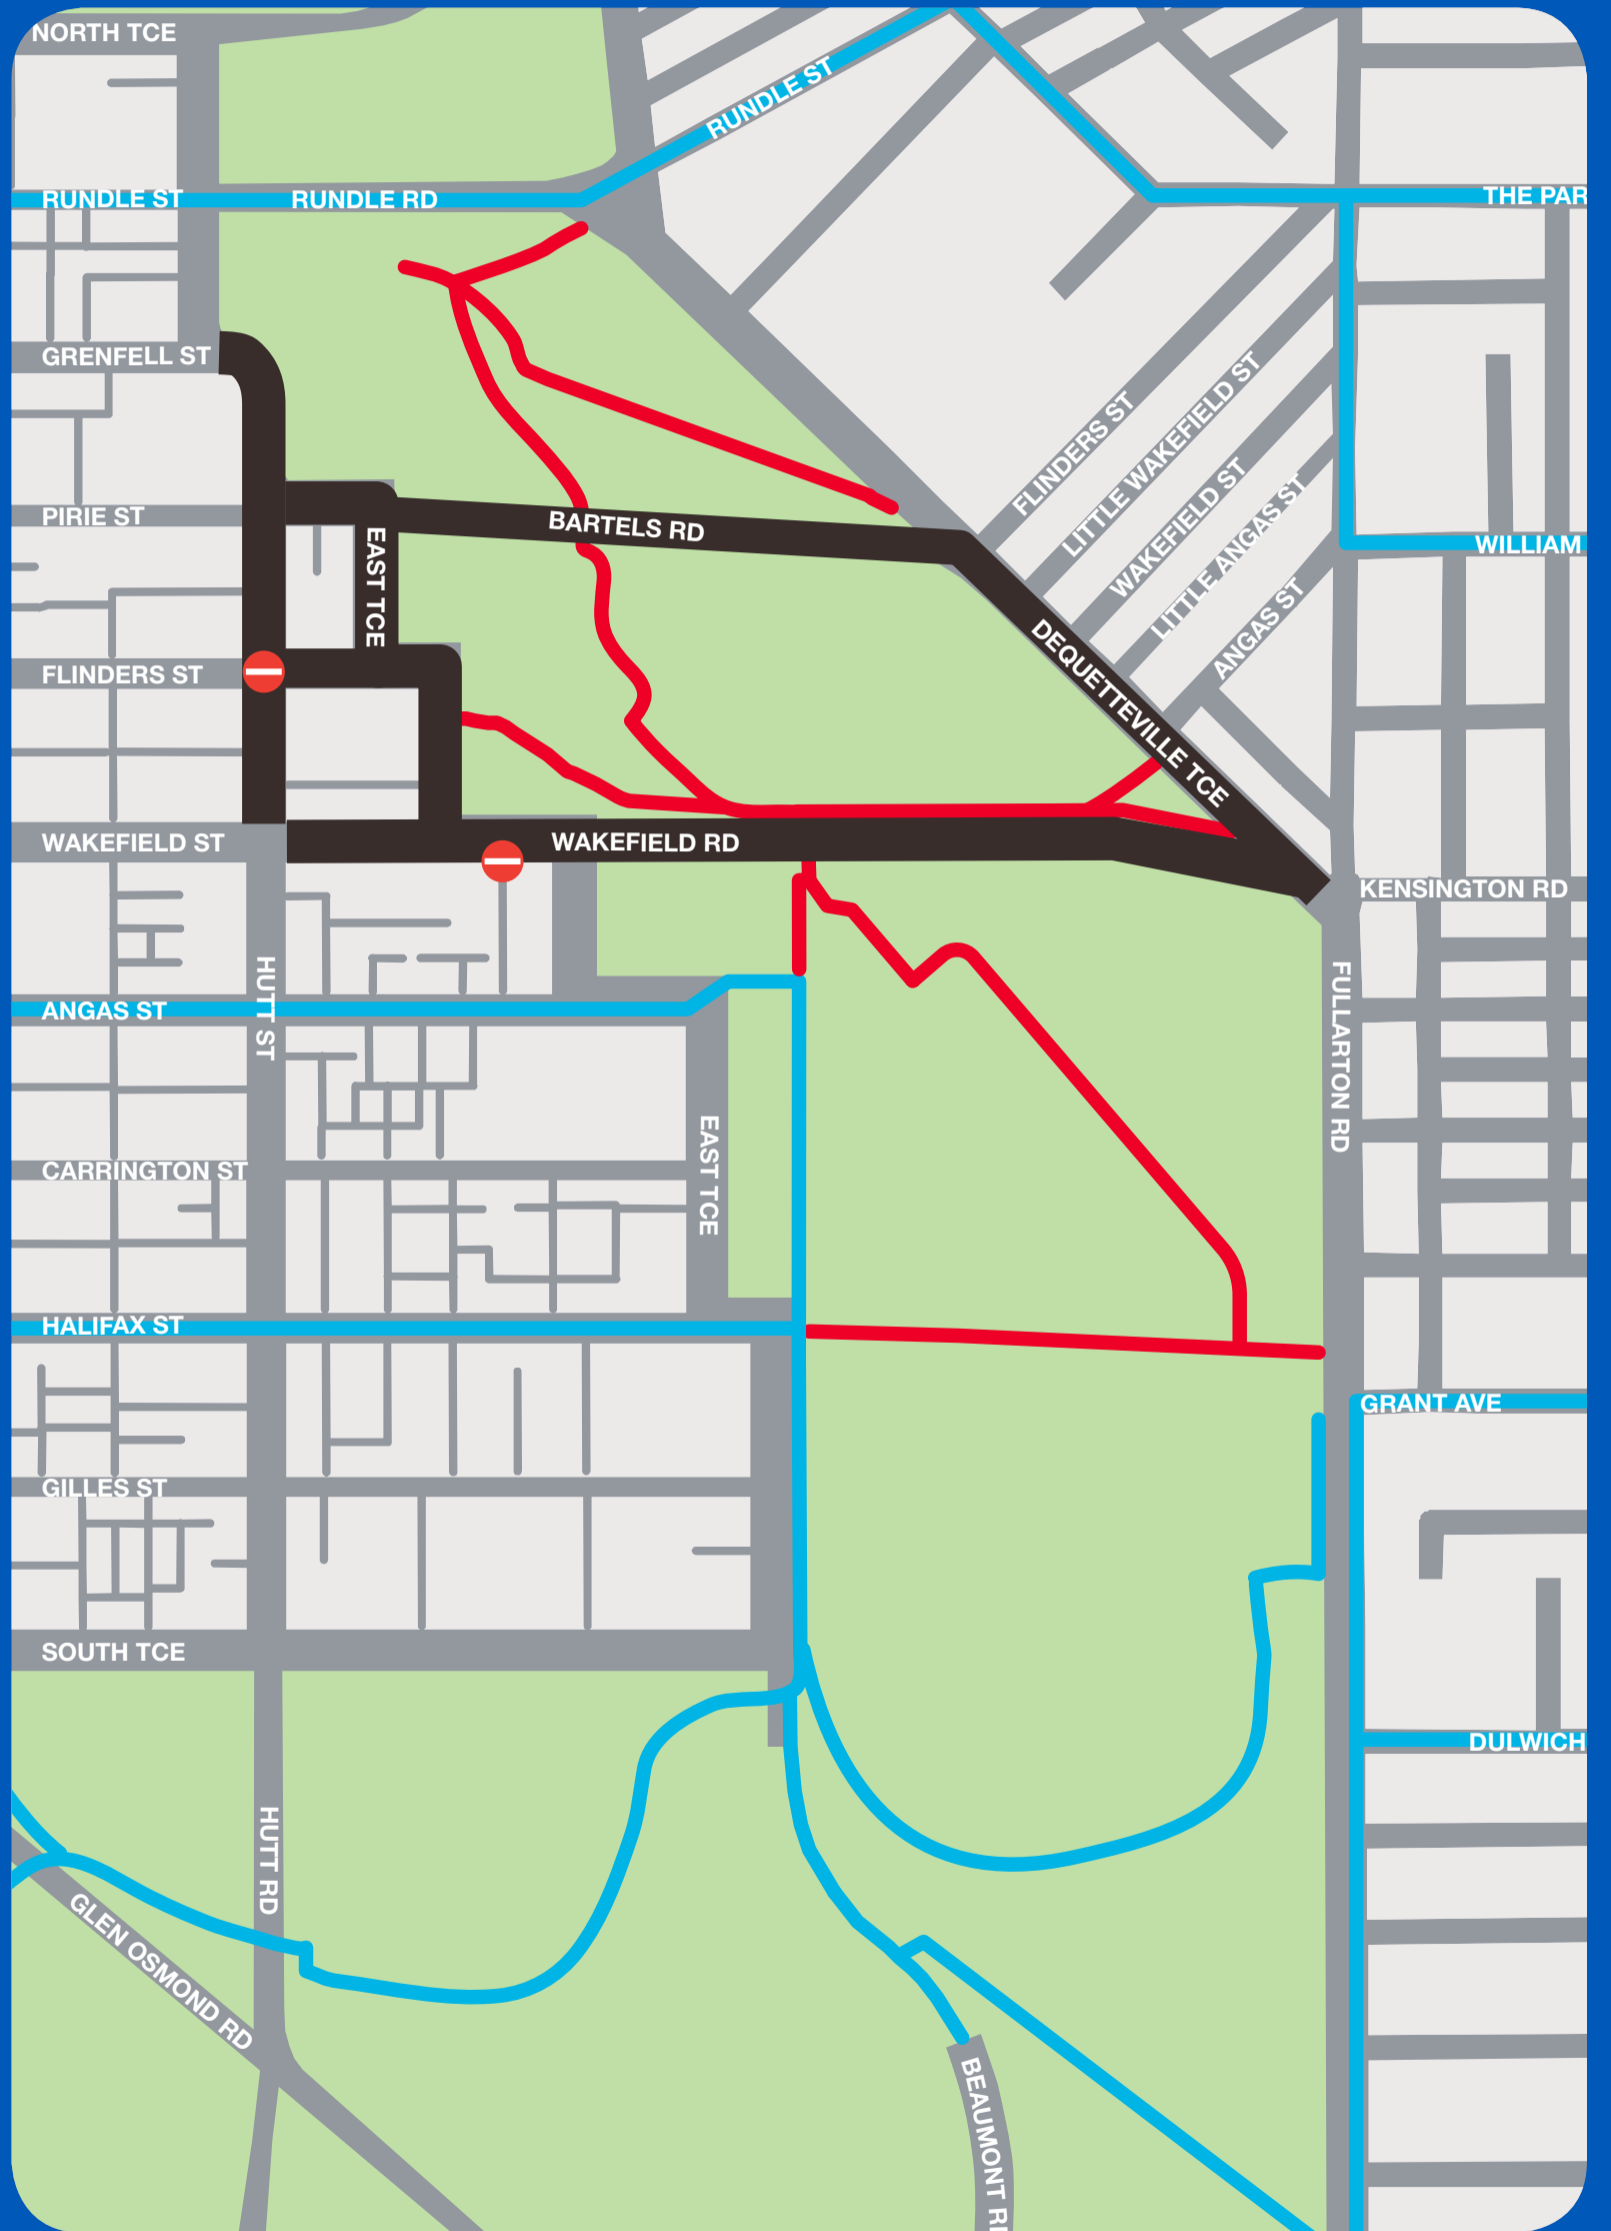

## ROAD CLOSURES

**Light Blue Dashed Line:** 25 February 6.00am to 6 March 5.00pm

**Orange Line:** 27 February 10.00am to 6 March 5.00pm

**Yellow Line:** 25 February 6.00am to 8 March 1.00pm

## LANE RESTRICTIONS

**Light Blue Dashed Line:** 25 February 6.00am to 6 March 5.00pm

**Yellow Line:** 15 February 10.00am to 10 March 5.00pm

# WALKING & CYCLING ACCESS DURING CLIPSAL 500

WEDNESDAY 1 MARCH - MONDAY 6 MARCH 2017

Paths closed from 1 to 6 March 2017

Alternative routes during closures

Road closures

For more information visit [adelaidecitycouncil.com/beat-the-jam](http://adelaidecitycouncil.com/beat-the-jam)