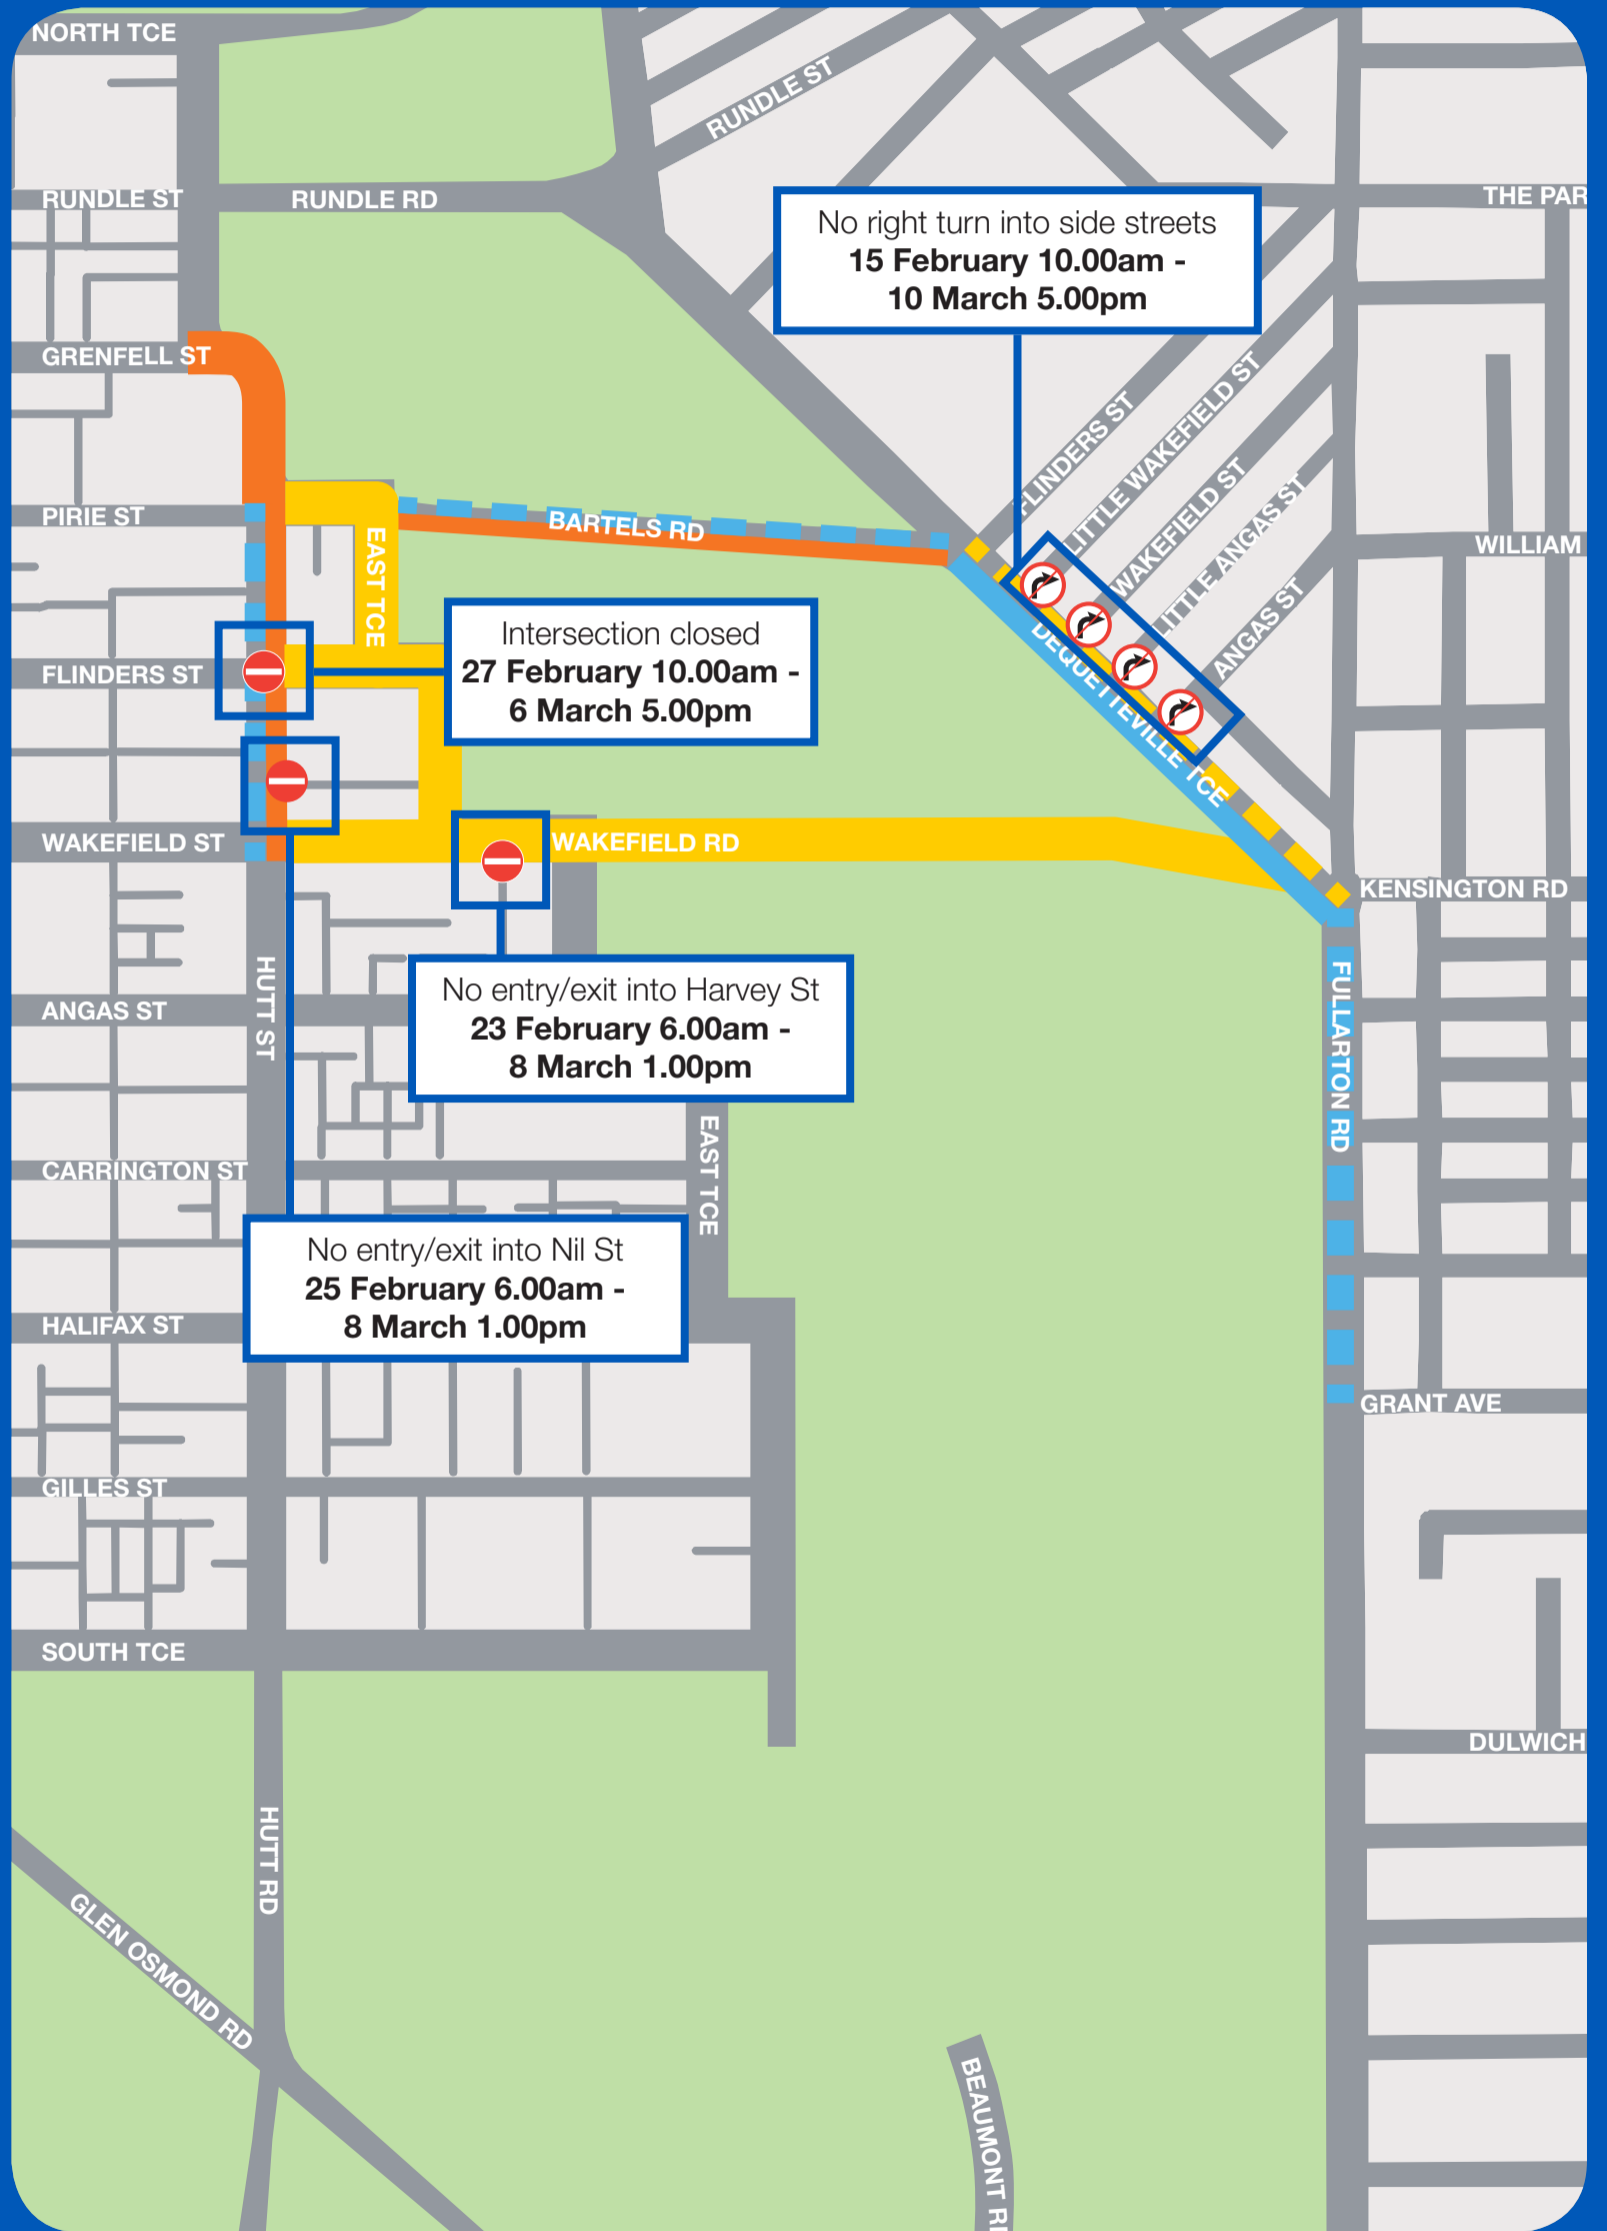

# TRAFFIC RESTRICTIONS DURING CLIPSAL 500

WEDNESDAY 15 FEBRUARY - FRIDAY 10 MARCH 2017

## ROAD CLOSURES

**Light Blue Dashed Line:** 25 February 6.00am to 6 March 5.00pm

**Orange Line:** 27 February 10.00am to 6 March 5.00pm

**Yellow Line:** 25 February 6.00am to 8 March 1.00pm

## LANE RESTRICTIONS

**Light Blue Dashed Line:** 25 February 6.00am to 6 March 5.00pm

**Yellow Line:** 15 February 10.00am to 10 March 5.00pm

# WALKING & CYCLING ACCESS DURING CLIPSAL 500

WEDNESDAY 1 MARCH - MONDAY 6 MARCH 2017

Paths closed from 1 to 6 March 2017

Alternative routes during closures

Road closures

For more information visit [adelaidecitycouncil.com/beat-the-jam](http://adelaidecitycouncil.com/beat-the-jam)